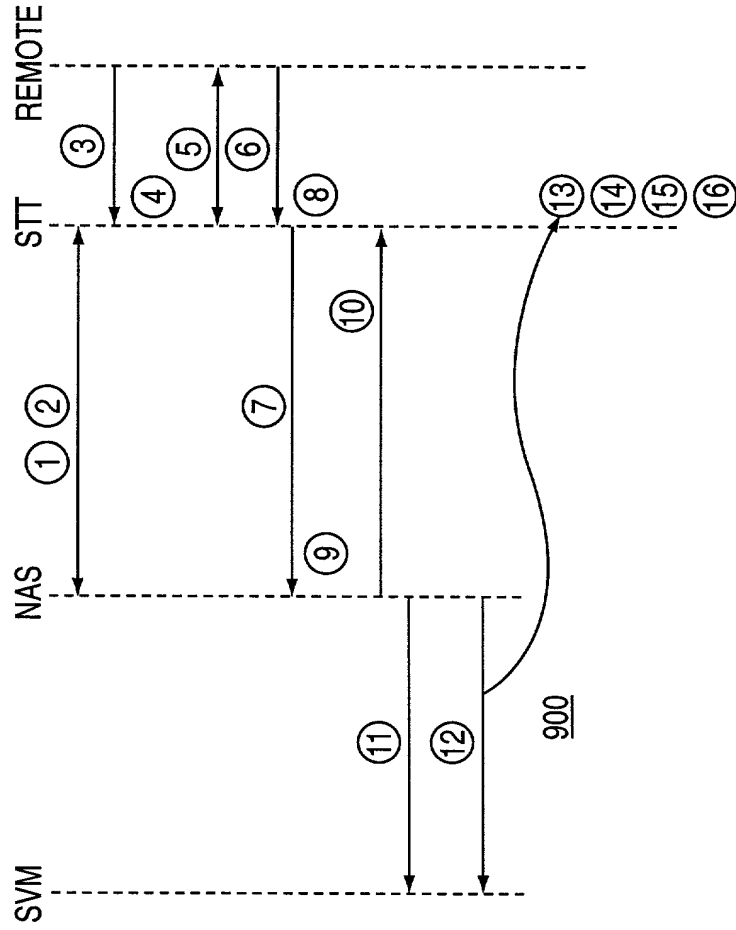

TIME SHIFT SCHEDULING

400

REWINDING BROADCAST CONTENT
FIG. 6

PAUSING BROADCAST CONTENT
FIG. 7

INITIATING DIVA TV SERVICE VIA IPG

FIG. 8

INITIATING DIVA CAPTURE TV SERVICE VIA NAVIGATOR

FIG. 9